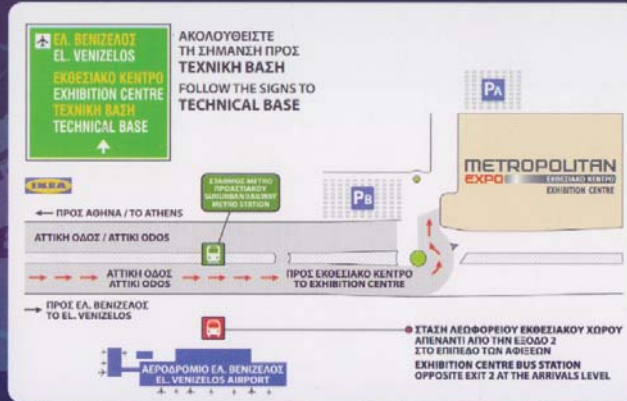

22-25/02

ΠΡΟΣΚΛΗΣΗ INVITATION
ΙΣΧΥΕΙ ΓΙΑ 2 ΑΤΟΜΑ VALID FOR 2 PERSONS

- ανανεώσιμες πηγές ενέργειας / renewable energy sources
- φωτοβολταϊκά / photovoltaic (pv)
- βιομάζα / biomass
- γεωθερμία / geothermal energy
- φυσικό αέριο - υγρό αέριο / natural & liquid gas
- κλιματισμός / air conditioning
- οικονομική θέρμανση / economical heating
- ενεργειακά τζάκια / energy fireplaces
- καυστήρες πέλετ / pellet burners
- εξαερισμός / ventilation
- βιομηχανική ψύξη / industrial refrigeration
- ενεργειακή αναβάθμιση κτιρίων / energy upgrade buildings
- ηλιακή ενέργεια / solar energy
- ύδρευση / water supply
- αφαλάτωση / desalination

CLIMATHERM ENERGY 2018

Πρόσκληση

Η Project και οι εκθέτες, σας προσκαλούν στη Διεθνή Έκθεση CLIMATHERM ENERGY 2018

Δωρεάν Μεταφορά Επισκεπτών

με πούλμαν από και προς το Αεροδρόμιο "Ελ. Βενιζέλος" (Στάση απέναντι από την "Έξοδο 2", Επίπεδο Αφίξεων) & τον Σταθμό "Δουκίσσης Πλακεντίας" του Μετρό / Προαστιακού

Ώρες Λειτουργίας Έκθεσης

Καθημερινά, 11:00 π.μ. - 21:00 μ.μ.

Τηλ. Έκθεσης 210 3542900

Invitation

Project and the exhibitors invite you to the International Exhibition CLIMATHERM ENERGY 2018

Free Bus Service

from and to the Athens Airport "El. Venizelos" (Bus station opposite "Exit 2", Arrivals Level) and the "Doykissis Plakentias" Metro/ Suburban Railway station

Exhibition Working Hours

Daily 11:00 a.m. - 21:00 p.m.

Exhibition's Tel 210 3542900

www.climatherm.gr

PROJECT ORGANIZATION

ΣΤΟΙΧΕΙΑ ΕΠΙΣΚΕΠΤΗ

ΟΝΟΜΑΤΕΠΩΝΥΜΟ: _____

ΕΠΩΝΥΜΙΑ ΕΤΑΙΡΙΑΣ: _____

ΙΔΙΟΤΗΤΑ ΕΤΑΙΡΙΑΣ: _____

ΑΙΘΟΥΣΙΑ _ HALL

3

ΔΙΑΔΡΟΜΟΣ _ CORRIDOR

E

ΠΕΡΙΠΤΕΡΟ Νο _ STAND

76